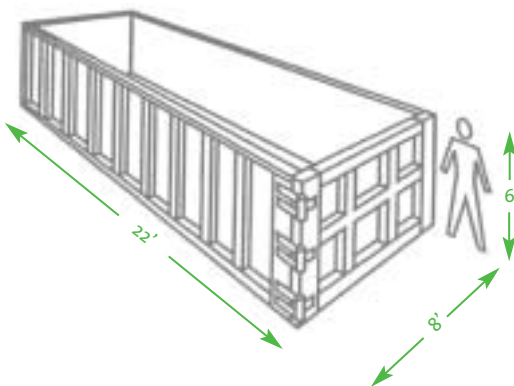

20-Yard Open-top Container