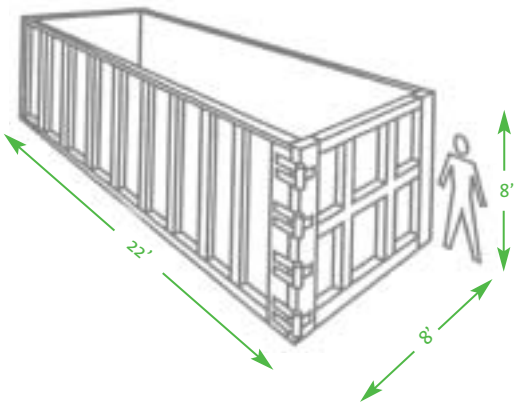

Self-Contained Compactor

40-Yard Open-top Container

Stationary Compactor  
with thru-the-wall security chute

**Veolia ES Solid Waste**  
125 South 84th Street, Suite 200  
Milwaukee, WI 53214  
Tel: 1-800-372-1020  
Fax: 414-479-7400  
[www.VeoliaES.com](http://www.VeoliaES.com)