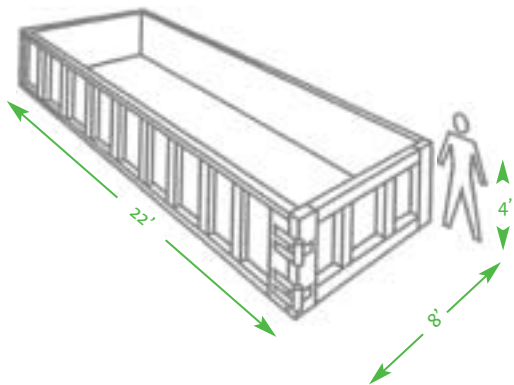

Veolia ES Solid Waste
125 South 84th Street, Suite 200
Milwaukee, WI 53214
Tel: 1-800-372-1020
Fax: 414-479-7400
www.VeoliaES.com

*Ask your representative
about container enclosure
specifications.*