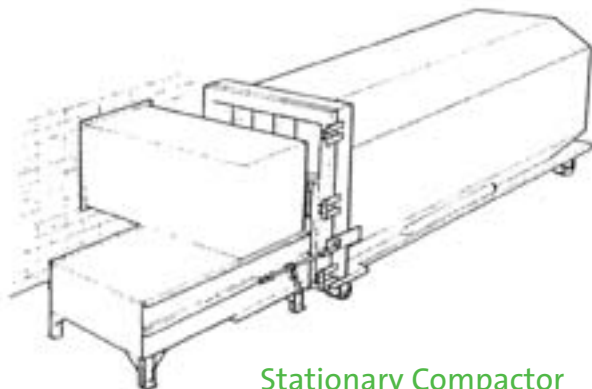

Self-Contained Compactor

40-Yard Open-top Container

Stationary Compactor  
with thru-the-wall security chute

**Veolia ES Solid Waste**  
125 South 84th Street, Suite 200  
Milwaukee, WI 53214  
Tel: 1-800-372-1020  
Fax: 414-479-7400  
[www.VeoliaES.com](http://www.VeoliaES.com)