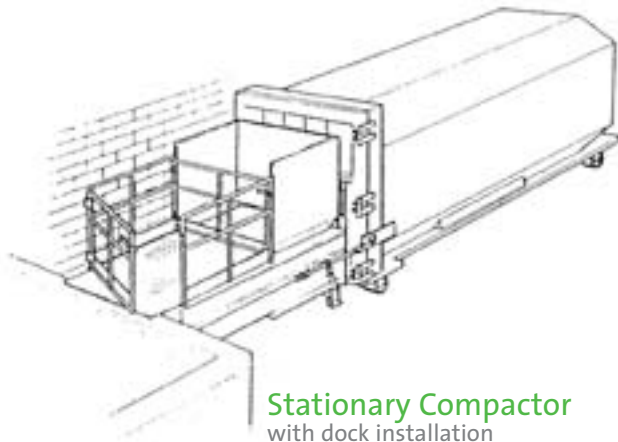

Stationary Compactor
with dock installation