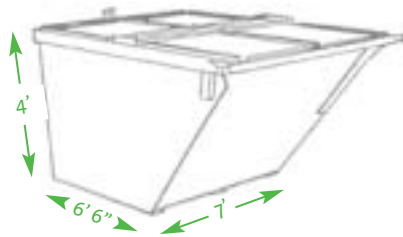

1-Cubic Yard

2-Cubic Yard

4-Cubic Yard

6-Cubic Yard

8-Cubic Yard

Veolia ES Solid Waste
 125 South 84th Street, Suite 200
 Milwaukee, WI 53214
 Tel: 1-800-372-1020
 Fax: 414-479-7400
www.VeoliaES.com

*Ask your representative
 about container enclosure
 specifications.*