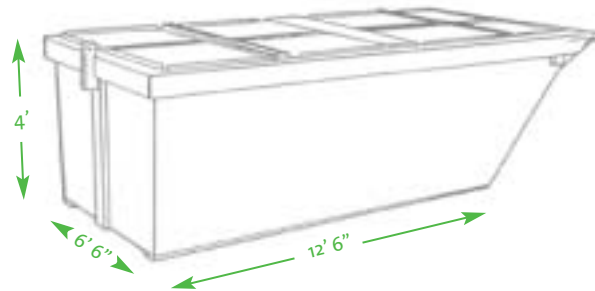

1-Cubic Yard

2-Cubic Yard

4-Cubic Yard

6-Cubic Yard

8-Cubic Yard

Veolia ES Solid Waste
 125 South 84th Street, Suite 200
 Milwaukee, WI 53214
 Tel: 1-800-372-1020
 Fax: 414-479-7400
www.VeoliaES.com

*Ask your representative
 about container enclosure
 specifications.*