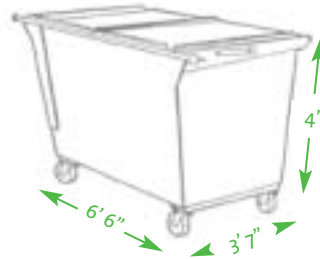

1-Cubic Yard

2-Cubic Yard

4-Cubic Yard

6-Cubic Yard

8-Cubic Yard

Veolia ES Solid Waste
 125 South 84th Street, Suite 200
 Milwaukee, WI 53214
 Tel: 1-800-372-1020
 Fax: 414-479-7400
www.VeoliaES.com

*Ask your representative
 about container enclosure
 specifications.*