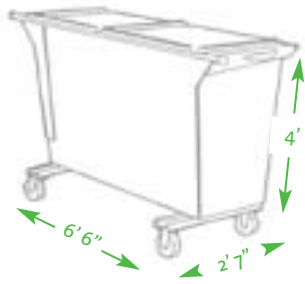

1-Cubic Yard

2-Cubic Yard

4-Cubic Yard

6-Cubic Yard

8-Cubic Yard

Veolia ES Solid Waste
 125 South 84th Street, Suite 200
 Milwaukee, WI 53214
 Tel: 1-800-372-1020
 Fax: 414-479-7400
www.VeoliaES.com

*Ask your representative
 about container enclosure
 specifications.*