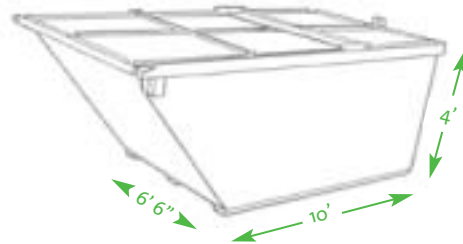

1-Cubic Yard

2-Cubic Yard

4-Cubic Yard

6-Cubic Yard

8-Cubic Yard

Veolia ES Solid Waste
 125 South 84th Street, Suite 200
 Milwaukee, WI 53214
 Tel: 1-800-372-1020
 Fax: 414-479-7400
www.VeoliaES.com

*Ask your representative
 about container enclosure
 specifications.*